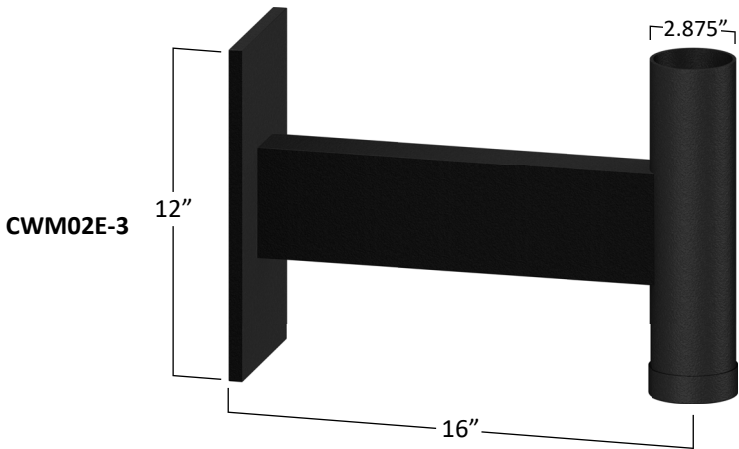

FOR WALL MOUNTED POST-TOP LUMINAIRES