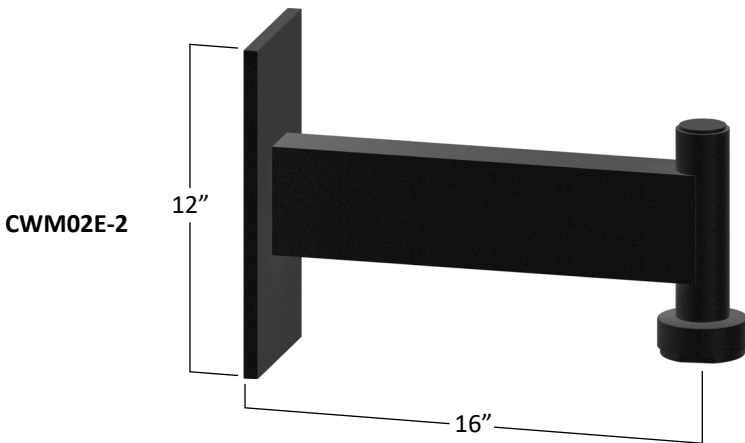

**FOR WALL MOUNTED PENDANT LUMINAIRES**

**FEATURES**

- Strong, lightweight and easy to install
- Extruded aluminum arm bracket and backplate (6063)
- Threaded fittings for secure luminaire mounting
- Durable powder coat finish

**WALL MOUNTING**

Due to varying wall surface materials, hardware is NOT provided. Please choose the appropriate anchor for the intended wall type.

**LUMINAIRE MOUNT TYPE**

- 1 - 1 1/4" Pipe - For use with GC6000 Series Luminaires
- 2 - 1 1/2" Pipe - For use with other than GC6200 Series Luminaires