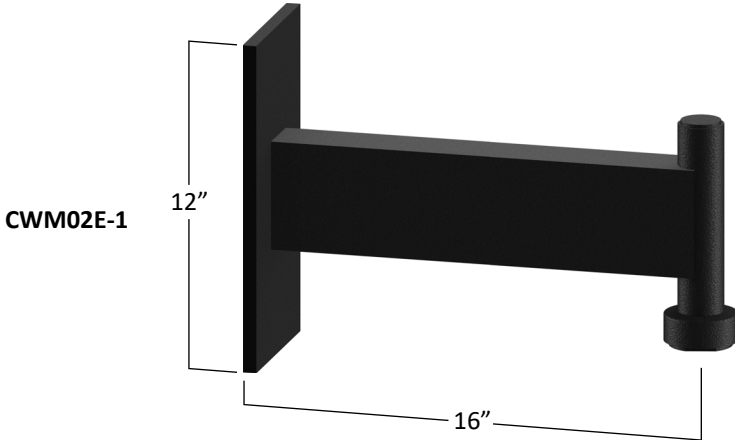

**FOR WALL MOUNTED PENDANT LUMINAIRES**

**FEATURES**

- Strong, lightweight and easy to install
- Extruded aluminum arm bracket and backplate (6063)
- Threaded fittings for secure luminaire mounting
- Durable powder coat finish

**WALL MOUNTING**

Due to varying wall surface materials, hardware is NOT provided. Please choose the appropriate anchor for the intended wall type.

**LUMINAIRE MOUNT TYPE**

- 1 - 1 1/4" Pipe - For use with GC6000 Series Luminaires
- 2 - 1 1/2" Pipe - For use with other than GC6200 Series Luminaires