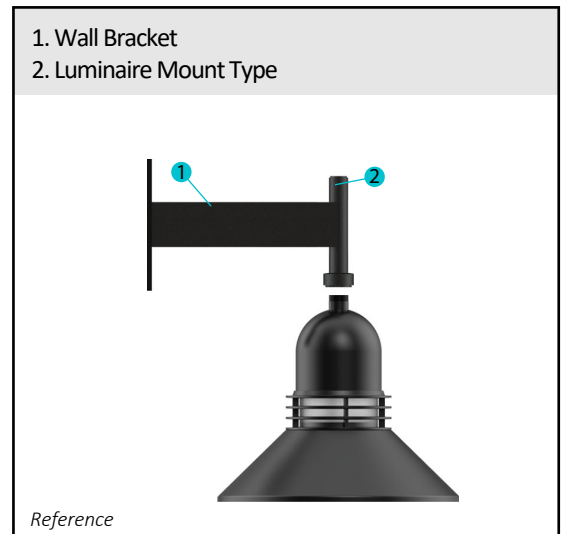

ORDERING GUIDE

	Wall Bracket		Luminaire Mount Type		Finish
EXAMPLE	CWM02E	-	1	/	BT
	CWM02E		1		BK
			2		BT
					SB
					GN
					Premium Finishes
					WH, CV, GV, CF