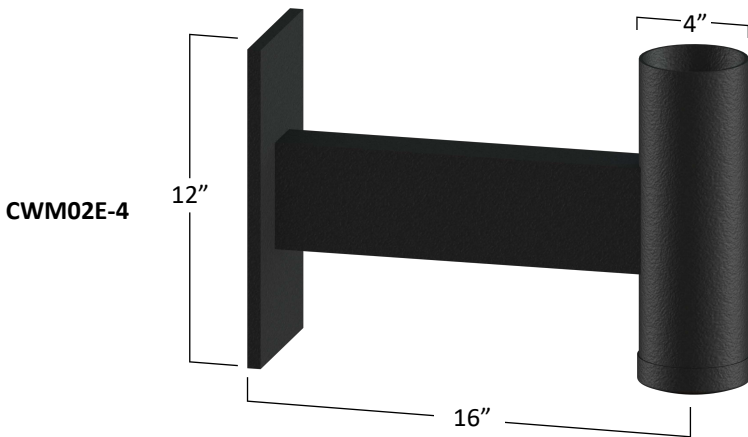

FOR WALL MOUNTED POST-TOP LUMINAIRES